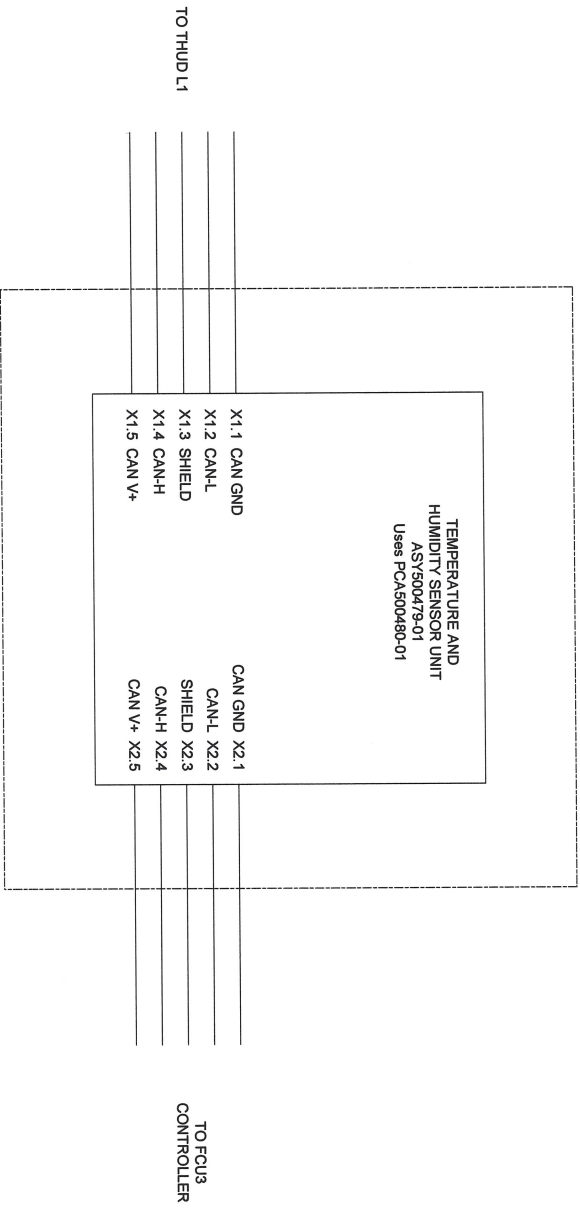

DRAWN BY JEFF BROWN	DATE	EOS Space Systems 111 Canberra Ave Griffith, ACT AUSTRALIA	
CHECKED KB	DATE 25 Oct 2006	Lick Control System - Wiring Diagram THUD SENSOR UNIT - LEVEL 1	
APPROVED 		DRAWING NUMBER WD-501306-01 - As Built	SIZE A1
SCALE NTS	SHEET 1 OF 1		

DRAWN BY JEFF BROWN	DATE	EOS Space Systems 111 Canberra Ave Griffith, ACT AUSTRALIA	
CHECKED KB	DATE 26 Oct 2008		
APPROVED 	DATE 26/10/08	Lick Control System - Wiring Diagram THUD SENSOR UNIT - LEVEL 3	DRAWING NUMBER WD-501307-01 - As Built
SCALE NTS	SHEET 1 OF 1	SIZE A1	