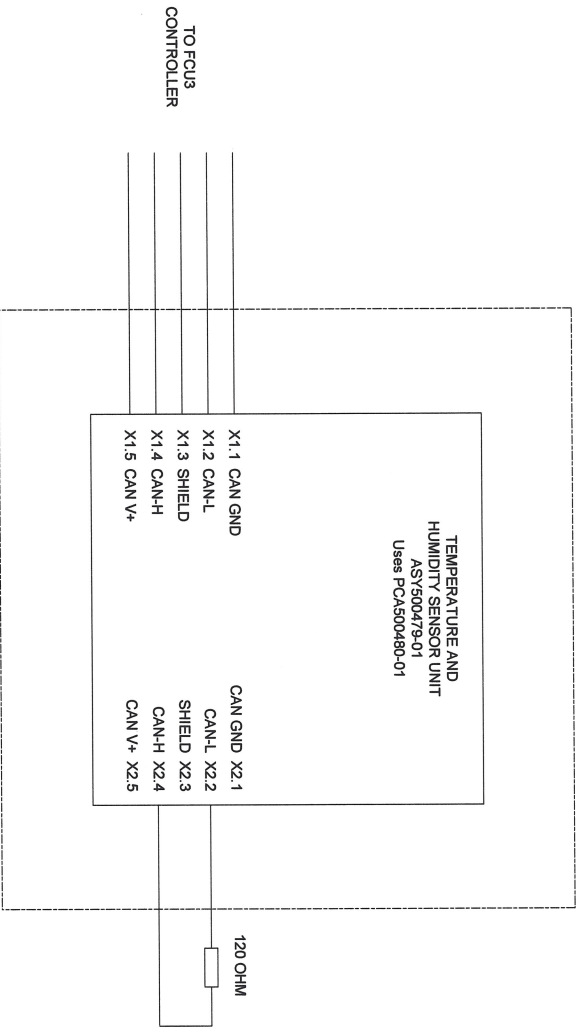

DRAWN BY JEFF BROWN	DATE	EOS Space Systems 111 Canberra Ave Griffith, ACT AUSTRALIA	
CHECKED KB	DATE 25 Oct 2006	Lick Control System - Wiring Diagram THUD SENSOR UNIT - LEVEL 1	
APPROVED 		DRAWING NUMBER WD-501306-01 - As Built	SIZE A1
SCALE NTS	SHEET 1 OF 1		

DRAWN BY JEFF BROWN	DATE	EOS Space Systems 111 Canberra Ave Griffith, ACT AUSTRALIA	
CHECKED KB	DATE 26 Oct 2008		
APPROVED 	DATE 26/10/08	Lick Control System - Wiring Diagram THUD SENSOR UNIT - LEVEL 3	DRAWING NUMBER WD-501307-01 - As Built
SCALE NTS	SHEET 1 OF 1	SIZE A1	